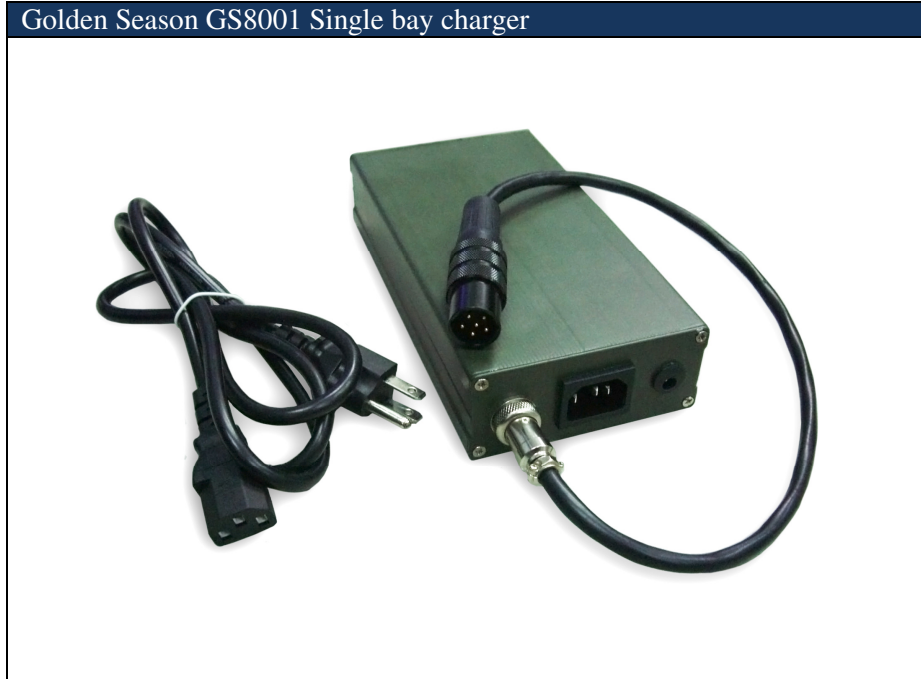

GS8001 Single bay charger

The GS8001 single bay charger is intended to charge / recondition BB2590/U batteries and compatible models. It can also charge BB590/U and BB390/U batteries. The charger comes equipped with durable aluminum casing, LED status indicator, and is protected against charging defective packs and shorted batteries.

Part Number	GS8001
DC Input	19-30VDC
AC Input	90-264VAC, 47-63HZ
Charging rate	1.0A (Max)
Battery types	Li-ion
User interface	Off: No battery detected Green Blinking: Charging Green Steady On: Charge complete Red Blinking: Error
Connectors	2.5mm Centre Positive
Color	Black w OD Green
Casing material	Aluminium
Dimensions	183mm (7.21in) x 97mm (3.82in) x 41mm (1.61in)
Operating Temperature	0°C to 45°C
Storage Temperature	-25°C to 70°C
Accessories	Input Cable: length 1.5m Output Cable: length 1m line cord: length 1.5m